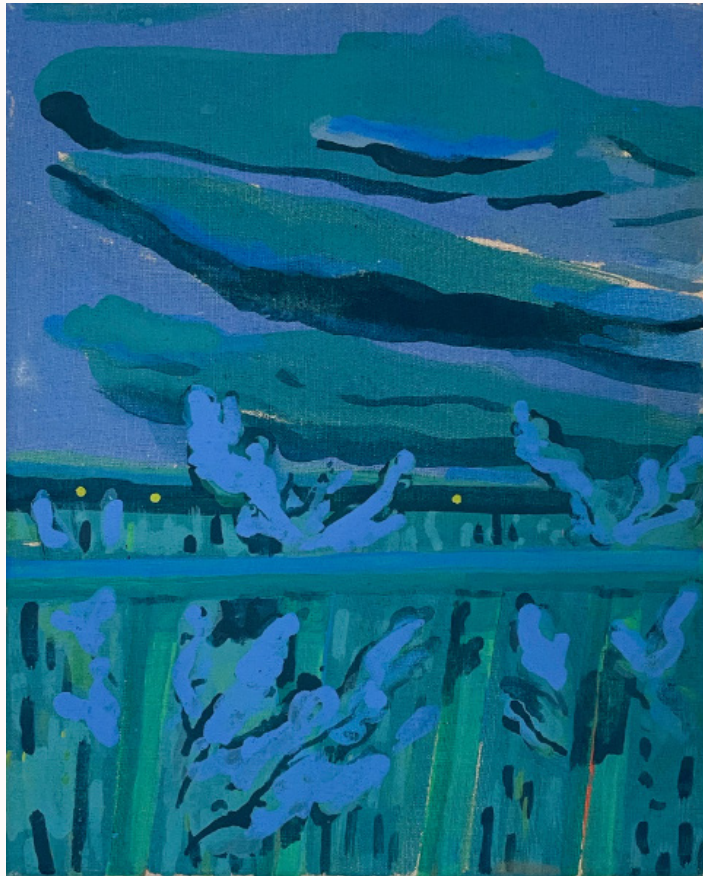

A few notes about prints

All prints include a border for easy matting.
Border width will differ depending on the painting.

A 10% discount is offered when purchasing multiples.

Additional shipping costs will be determined
based on order size and destination.

DECK ON THE BAY, NIGHT

DOUBLE LAMP, MAZUNTE

FISH LIE

WEST TISBURY GARDEN

HANDPRINT SUNBURN

HANDPRINT SUNBURN STUDY

SUNBURN BEND

SUNBURN